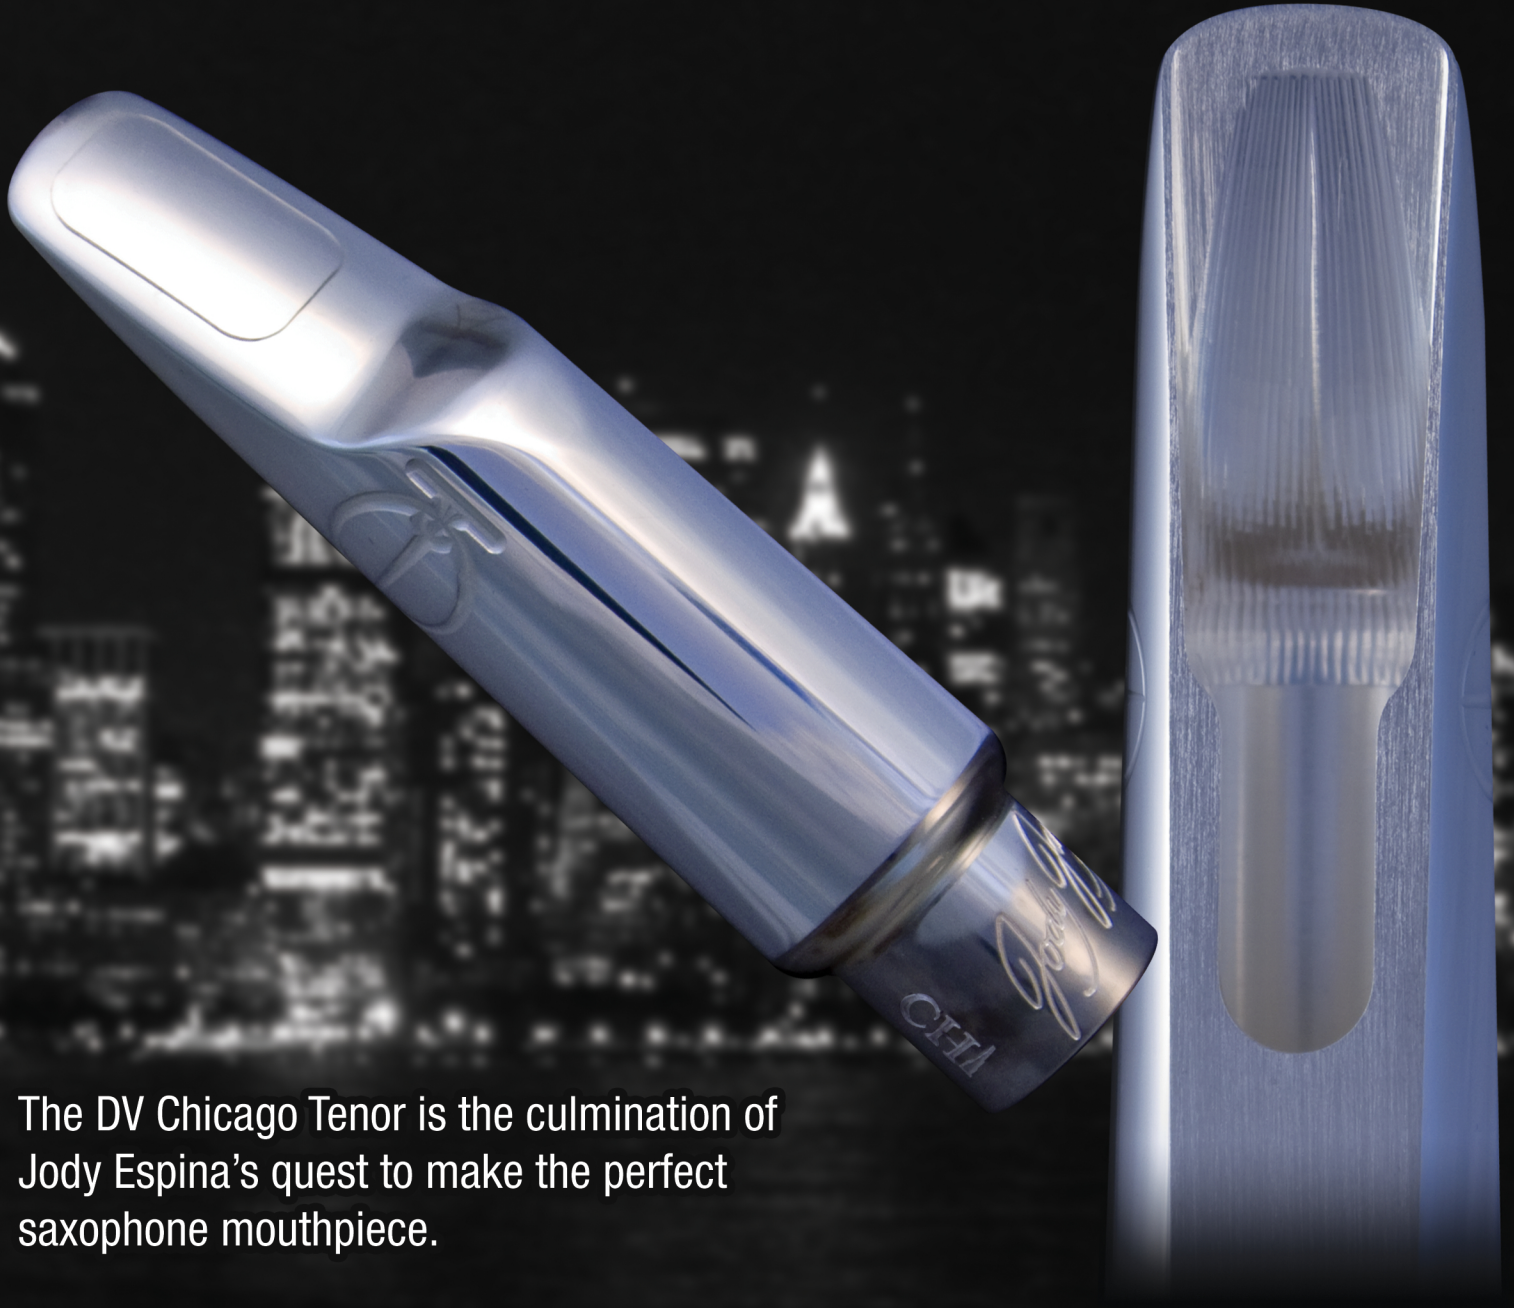

NEW FROM JODYJAZZ

DV CHi Tenor

The DV Chicago Tenor is the culmination of Jody Espina's quest to make the perfect saxophone mouthpiece.

**BIG ROBUST BRIGHT DARK FULL BEAUTIFUL
NOW YOU CAN HAVE IT ALL**

Visit www.jodyjazz.com for more info.