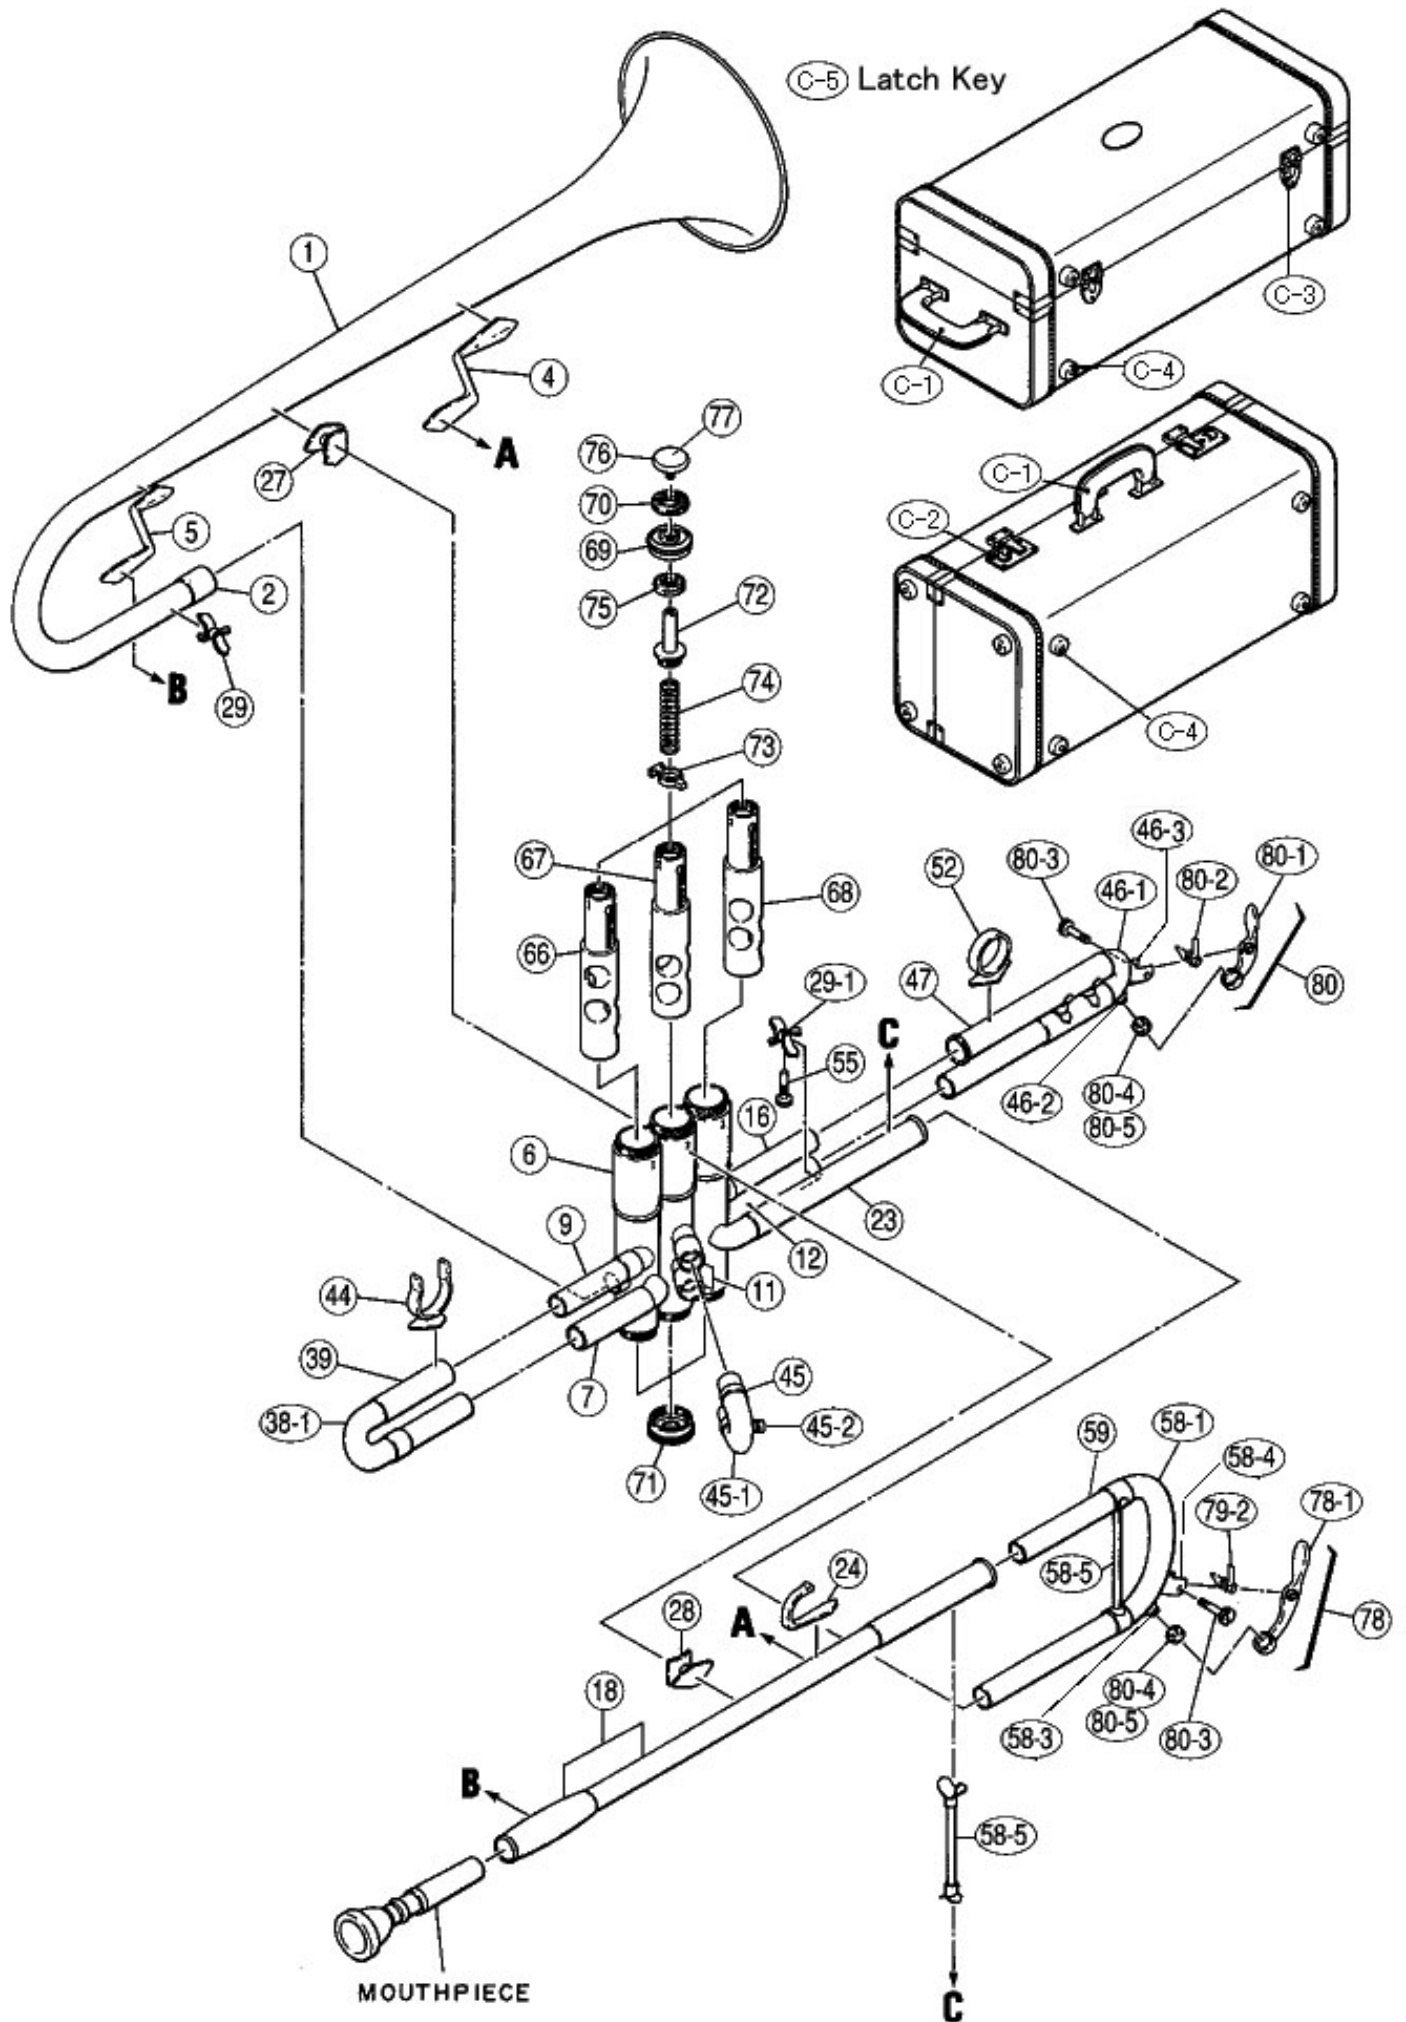

Model Name : YTR-6335A

Model Name : YTR-6335A

Ref No.	Parts No.(ChangeNo.)	English Name	Minimum Delivery	Accept order or not
1	A3730511 (-#30XXXX)	BELL TR3320, 3325	1 PC.	Discontinued.
1	A4K30510 (#401001-)	BELL TR4335G	1 PC.	
11	A5144420	2ND VALVE O/S. SLIDE TR6335	1 PC.	
12	A5144430	3RD VALVE O/S. SLIDE TR6335	1 PC.	
16	A5130680 (-#30XXXX)	3RD VALVE I/S. SL. & FER. TR6335	1 PC.	
16	A6K30680 (#401001-)	3RD VALVE I/S. SLIDE & FERRULE TR	1 PC.	
18	A5130520 (-#30XXXX)	M' PIPE ASS' Y TR6335	1 PC.	
18	A6K30520 (#401001-)	M' PIPE ASS' Y TR6335	1 PC.	
2	A5144200	BELL FERRULE YTR8335	1 PC.	
23	A5130600 (-#30XXXX)	O/S. TUNING SLIDE LOWER TR6335	1 PC.	
23	A6K30600 (#401001-)	O/S. TUNING SLIDE LOWER TR6335	1 PC.	
24	A5142300 (-#30XXXX)	FINGER HOOK TR6335	1 PC.	
24	A3742300 (#401001-)	FINGER HOOK TR4335G	1 PC.	
27	A5130710	BRACE, V. C. = BELL TR6335	1 PC.	
28	A5130720	BRACE, V. C. = M' PIPE TR6335	1 PC.	
29	A5142010	BRACE, BELL = 1ST V. O/S. SL. TR6335	1 PC.	
29-1	A5142020	BRACE, O/S. TUN. SL. = 3RD V. O/S. SL. TR6335	1 PC.	
38-1	A5143260 (-#30XXXX)	1ST VALVE SLIDE CROOK ASS' Y TR6335	1 PC.	
38-1	A2K43310 (#401001-)	2ND VALVE CROOK YTR6335	1 PC.	
39	A5130110 (-#30XXXX)	1ST VALVE SLIDE ASS' Y TR6335	1 PC.	
39	A6K30110 (#401001-)	1ST VALVE SLIDE ASS' Y TR6335	1 PC.	
4	A5142260	FRONT BELL BRACE TR6335	1 PC.	
44	A3730280	1ST VALVE SLIDETHUMB HOOK & HOLDER CR	1 PC.	
45	A5130120 (-#30XXXX)	2ND VALVE SLIDE ASS' Y TR6335, TR6335J	1 PC.	
45	A6K30120 (#401001-)	2ND VALVE SLIDE ASS' Y. TR6335	1 PC.	
45-1	A5132020 (-#30XXXX)	2ND VALVE SLIDE CROOK ASS' Y TR6335	1 PC.	
45-1	A2K43310 (#401001-)	2ND VALVE CROOK YTR6335	1 PC.	
45-2	A0143270	KNOB FOR TRUMPET & CORNET	1 PC.	
46-1	A5132030 (-#30XXXX)	3RD VALVE SL. CROOK ASS' Y TR6335	1 PC.	
46-1	A2K32030 (#401001-)	3RD SLIDE CROOK ASS' Y BUFFING YTR6335G	1 PC.	
46-2	A0743391	WATER KEY NIPPLE TR4335	1 PC.	
46-3	A0743381	3RD WATER KEY HOLDER TR	1 PC.	
47	A5130130 (-#30XXXX)	3RD VALVE SLIDE ASS' Y TR6335, TR6335J	1 PC.	
47	A6K30130 (#401001-)	3RD VALVE SLIDE ASS' Y TR6335	1 PC.	
5	A5142270	REAR BELL BRACE TR6335	1 PC.	
52	A4K30290	3RD VALVE SLIDE FINGER & HOLDER TR6335G	1 PC.	
55	A3141212	3RD VALVE STOPPER SCREW NI-PTD YTR1335	1 PC.	
58-1	A5132000	TUNING SLIDE CROOK ASS' Y TR6335	1 PC.	
58-3	A3943180	T. SL. WATER KEY NIPPLE FOR YTR-6XXX	1 PC.	
58-4	A3943170	T. SL. WATER KEY HOLDER FOR YTR-6XXX	1 PC.	