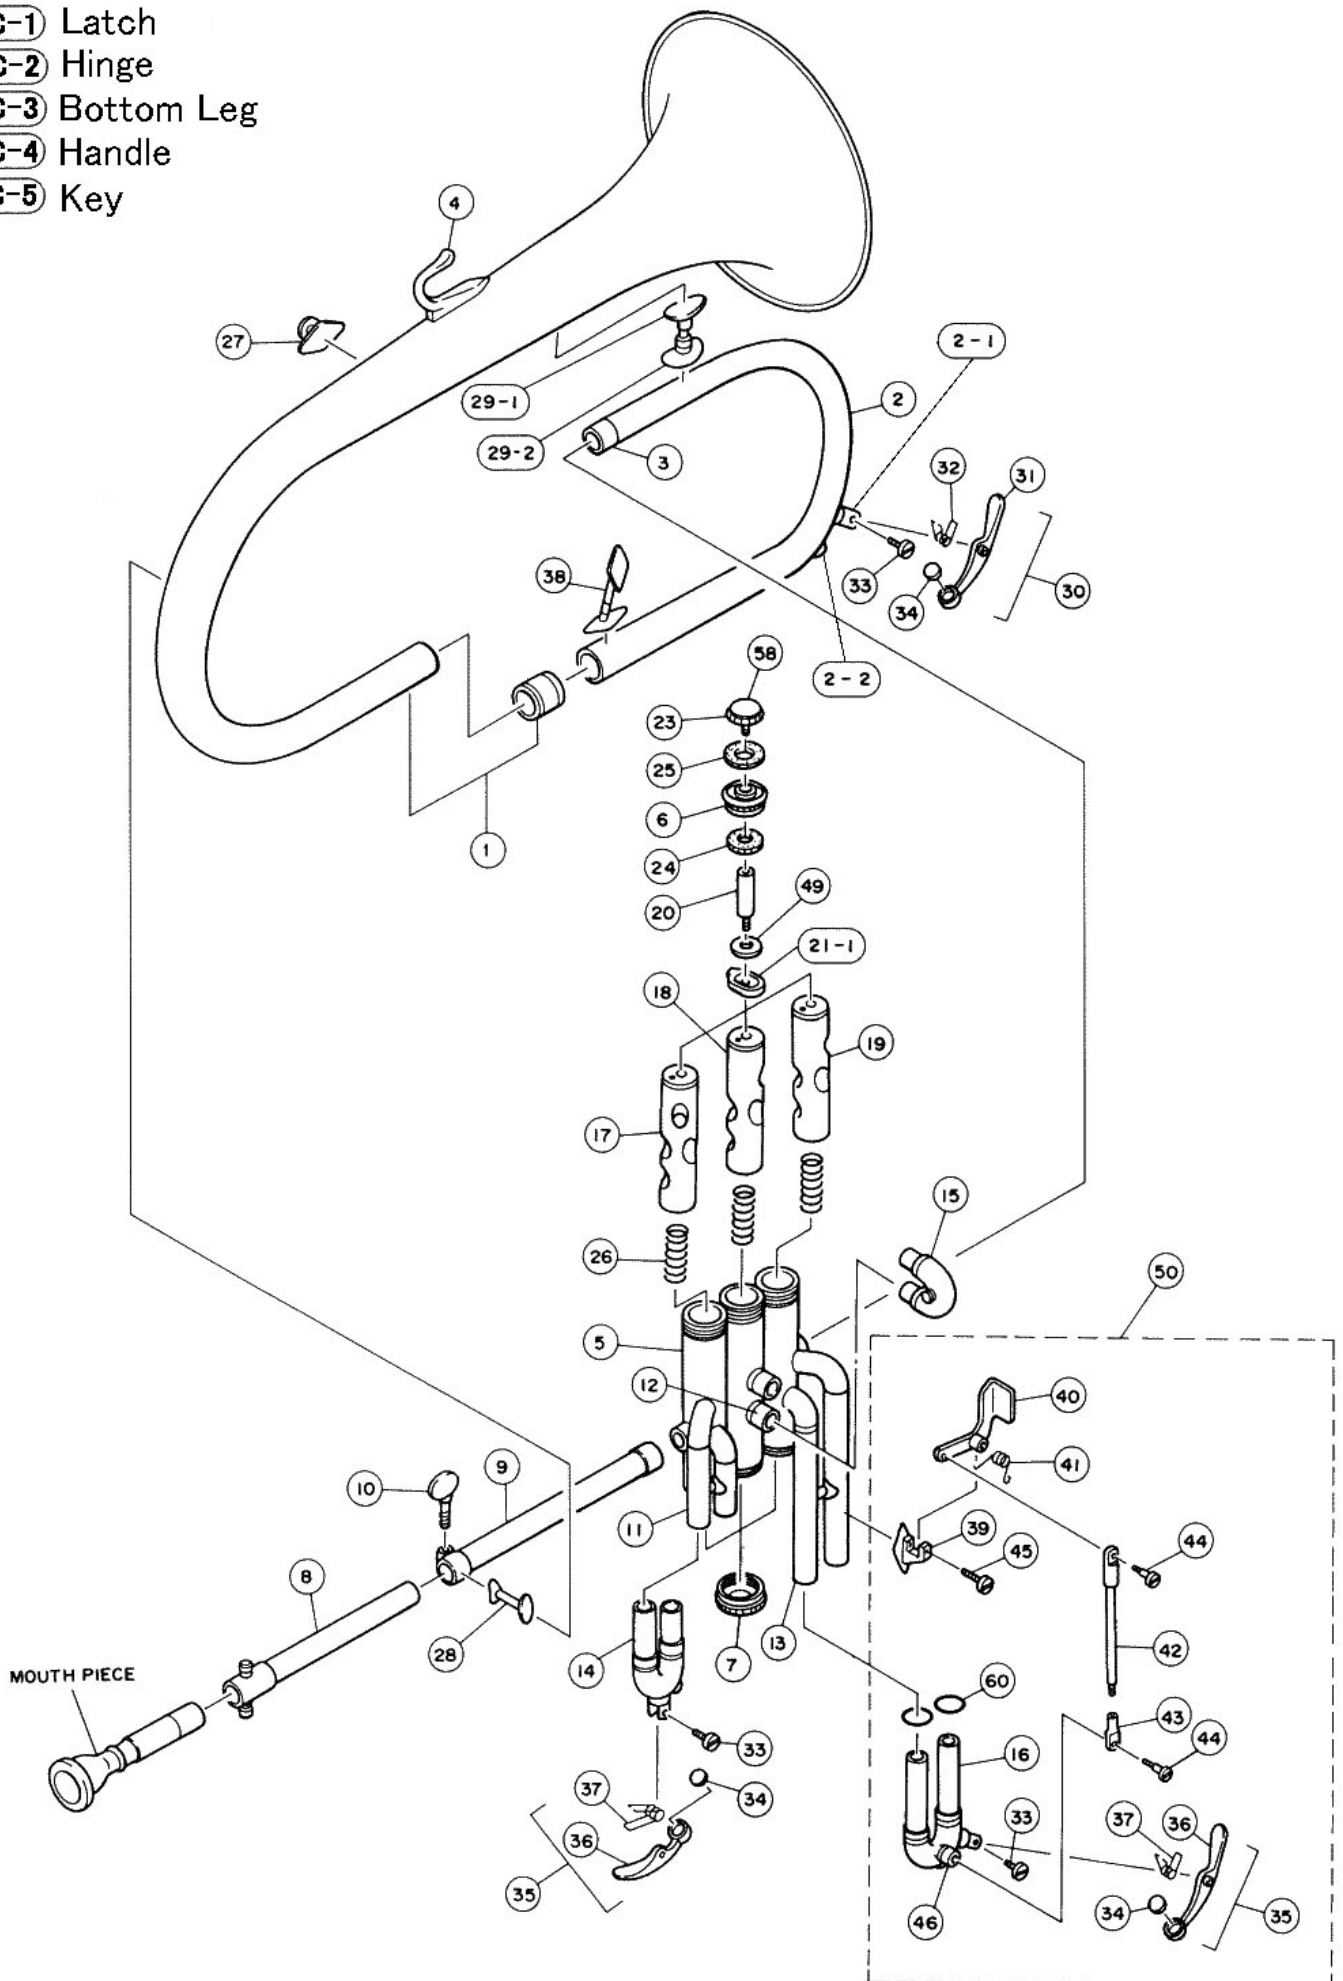

Model Name : YFH-6310Z

- C-1** Latch
- C-2** Hinge
- C-3** Bottom Leg
- C-4** Handle
- C-5** Key

Model Name : YFH-6310Z

Ref No.	Parts No.(ChangeNo.)	English Name	Minimum Delivery	Accept order or not
1	C1030510	BELL FH6310Z	1 PC.	
10	C1041230	M'PIPE SCREW C-LAC. YFH6310Z	1 PC.	
11	C1030610	1ST VALVE O/S.SLIDE ASS'Y FH6310Z	1 PC.	
12	C0844420	2ND VALVE O/S.SLIDE FH635T	1 PC.	
13	C1030630	3RD VALVE O/S.SLIDE ASS'Y FH6310Z	1 PC.	
14	C1030110	1ST VALVE SLIDE ASS'Y C-LAC. YFH6310Z	1 PC.	
15	C1030120	2ND VALVE SLIDE ASS'Y C-LAC. YFH6310Z	1 PC.	
16	C1030130	3RD VALVE SLIDE ASS'Y C-LAC YFH6310Z	1 PC.	
17	C0130011	PISTON NO.1 (16.89) LAP FH6310	1 PC.	
18	C0130021	PISTON NO.2 (16.89) LAP FH6310	1 PC.	
19	C0130031	PISTON NO.3 (16.89) LAP FH6310	1 PC.	
2	C1030090	BRANCH ASS'Y WITH FERRULE FH6310Z	1 PC.	
2-1	C0143170	BOW WATER KEY HOLDER FH631G	1 PC.	
2-2	C0143180	WATER KEY NIPPLE, BRANCH FH631	1 PC.	
20	C1041080	VALVE STEM NI-PTD YFH6310Z	3 PC.	
21-1	F0141092	VALVE GUIDE AH202.	3 PCS.	
23	C1041000	VALVE BUTTON WITH PEARL C-LAC. FH6310ZG	1 PC.	
24	C0141060	VALVE FELT YFH631G	10 PCS.	
25	A0141060	VALVE FELT YTR2335	10 PCS.	
26	C0141071	VALVE SPRING D9.65 X L36 FH635T	1 PC.	
27	C1030710	BRACE (1) ASS'Y FH6310Z	1 PC.	
28	C0130720	BRACE , BELL TO M'PIPE O/S.SLIDE FH	1 PC.	
29-1	C0130760	BRACE , BELL TO BRANCH FH	1 PC.	
29-2	C0130770	BRACE , BELL TO BRANCH FH	1 PC.	
3	C0844200	BRANCH FERRULE FH635T	1 PC.	
30	A2290000	MOUTHPIPE WATER KEY SET CR6335	1 SET	
31	A0130200	M'PIPE WATER KEY CR,FH,EP201-2	1 PC.	
32	A0141160	M'PIPE WATER KEY SPRING CR,TR,FH	10 PCS.	
33	A0141191	WATER KEY SCREW M2.5P0.45 (BS) CR,TR	1 PC.	
34	A3941180	WATER KEY RUBBER CR,TR PRO.	10 PCS.	
35	A3991000	3RD VALVE SLIDE WATER KEY SET TR PRO.	1 SET	
36	A0730230	3RD VALVE SLIDE WATER KEY CR,TR,FH	1 PC.	
37	A0741170	3RD VALVE SL.WATER KEY SPRING CR,TR,FH	10 PCS.	
38	C0130780	BRACE , BRANCH TO 3RD VALVE O/S. FH	1 PC.	
39	C0830780	TRIGGER LEVER HOLDER FH635T	1 PC.	
4	C0142300	FINGER HOOK FH631	1 PC.	
40	C0830310	TRIGGER LEVER NI-PTD YFH635T	1 PC.	
41	C0741320	TRIGGER SPRING FH635ST	1 PC.	
42	C1041300	CONNECTION ROD TR6310Z	1 PC.	
43	C0841310	CONNECTION NUT NI-PTD YFH635T	1 PC.	