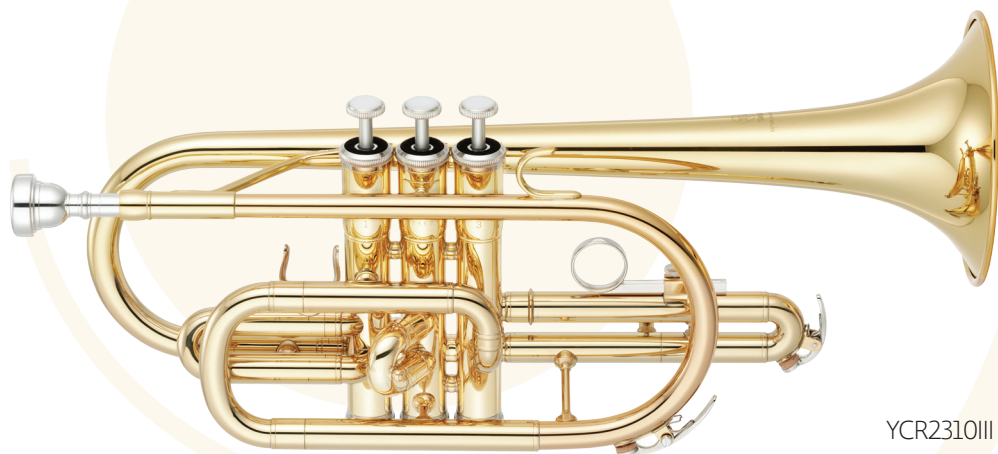

# BRASS

# YCR2310III/2330III

- Hard Case
- Monel Valves
- Trumpet Bore Size
- Rounded Lead Pipe

YCR2310III

American Long-Bell Style

**YCR2310III/ YCR2330III \$1099.00 RRP**

**YCR2310SIII/ YCR2330SIII \$1299.00 RRP**

**Application: Standard**

**Colours/Finishes:  
Gold or Silver Lacquer**

YCR2330III

British Short-Bell Style

*THE  
Professional's  
Choice*

## THE YAMAHA ADVANTAGE

Designed to promote good technique and endurance, the 2000 series cornets have a trumpet-sized bore and a redesigned bell and lead pipe. This results in improved sound and playability for an instrument designed with the beginner in mind.