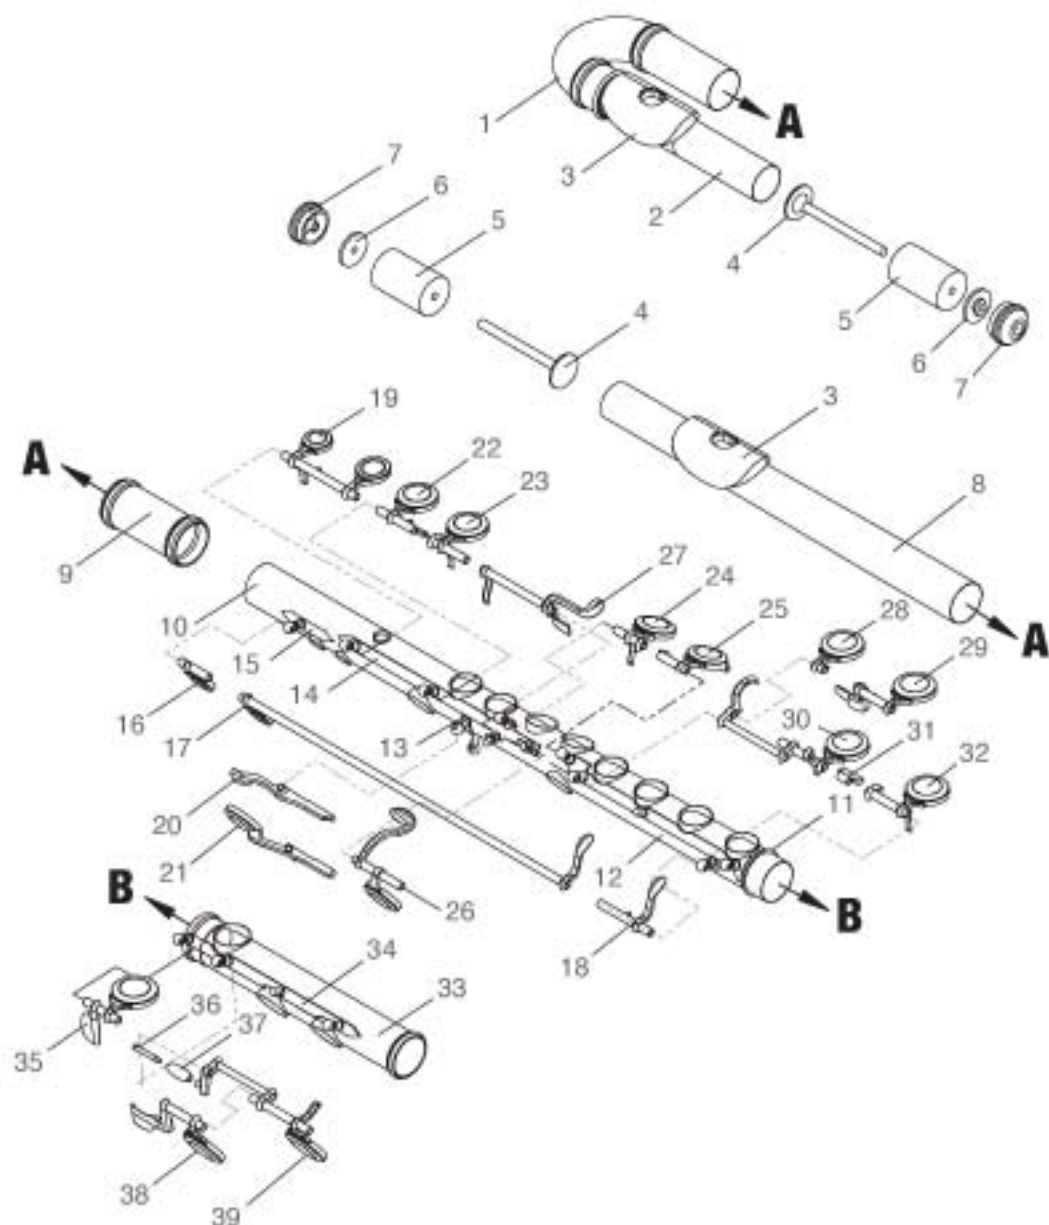

• *C Flute*

*JFL-511E, RE, RBE, JFL-513E, JFL-515E,  
JFL-611E, RE, RBE, JFL-711E, RE, RBE*

Close & Open Hole Pads

B Footjoint