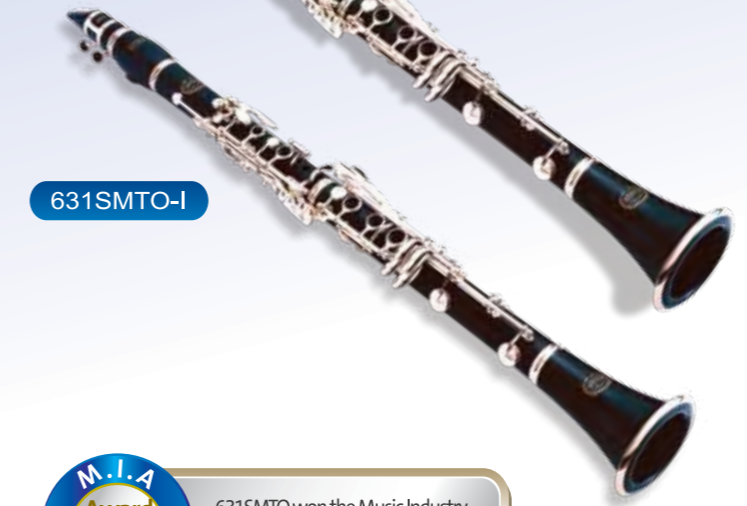

CLARINET

“Thanks to JUPITER, we have a good start on music learning and enjoy the lovely moment when playing together.”

JUPITER®

631SMT0-I

631SMT0 won the Music Industry Association's Award for best Woodwind Instrument 2005.

Parisienne Series Clarinets (931S)
Parisienne models are made from aged premium grade Grenadilla wood, which is precisely reamed to a tapered bore with undercut one piece tapered tone holes. The bore and tone holes of every instrument are hand polished and finished before keys and mechanisms are attached.

JUPITER Standard Clarinets

JUPITER utilizes global R&D network with educators to design the clarinets to satisfy students' desire for music. The adjustable thumb rest and neck straps of JUPITER standard clarinets really help the hand position of beginners and keep their embouchure consistent. The comfortable design and reliable quality enable students to develop musicianship easily.

1. **631N B^b Clarinet**
2. Durable ABS plastic body
   - 0.583" (14.8mm) bore
   - Forged nickel-plated nickel silver keys and metal bell ring
   - In-line trill keys
   - Undercut tone holes
   - Molded case or backpack case
   - Available with adjustable thumb rest. (631NT)
   - Available with matt finish body (631NM)

1. **737STO B^b Wood Clarinet**
2. Selected Grenadilla wood body
   - 0.577" (14.65mm) bore
   - Offset trill keys
   - Undercut tone holes
   - Adjustable thumb rest
   - Uplifted C/G tone hole
   - Unique flat joint rings
   - High tension blue steel springs
   - Molded case or backpack case