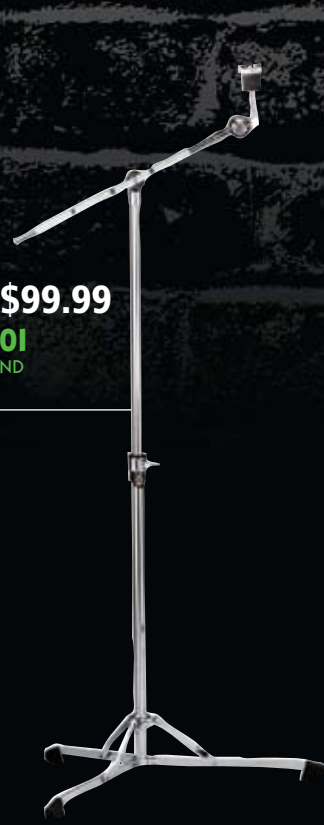

ZDIPSH9210

HI-HAT STAND WITH FLAT BASE **\$139**

CYMBAL BOOM STANDS

INVADER SERIES **\$139**

ZDIPSY9290I

HEAVY WEIGHT HIDEAWAY CYMBAL BOOM STAND

WITH DRUM KEY MEMORY LOCKS

INVADER SERIES **\$109**

ZDIPSY9280I

MEDIUM WEIGHT HIDEAWAY CYMBAL BOOM STAND

INVADER SERIES **\$79.99**

ZDIPSY9270I

LIGHT WEIGHT HIDEAWAY CYMBAL BOOM STAND

RENAISSANCE SERIES **\$99.99**

ZDIPSY9210I

CYMBAL BOOM STAND WITH FLAT BASE

SNARE DRUM STANDS

- Double chrome plating
- Double braced sturdy design
- Adjustable snare basket with tilter

INVADER SERIES
ZDIPSS9804EX
 EXTENDED CONCERT
 SNARE DRUM STAND

\$109.99

RENAISSANCE SERIES
ZDIPSS9210I
 FLAT BASE SNARE
 DRUM STAND

\$89.99

INVADER SERIES
ZDIPSS9290
 HEAVY WEIGHT
 SNARE DRUM STAND
 W/ GEARLESS TILTER SYSTEM

\$99.99

INVADER SERIES
ZDIPSS9280
 MEDIUM WEIGHT
 SNARE DRUM STAND

\$89.99

INVADER SERIES
ZDIPSS9270
 LIGHT WEIGHT
 SNARE DRUM STAND