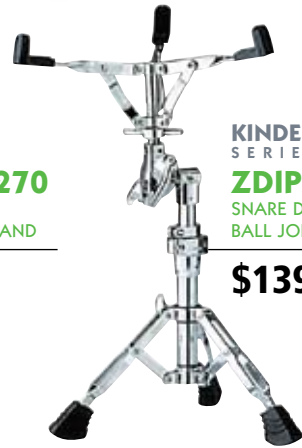

ZDIPSY9280I
MEDIUM WEIGHT HIDEAWAY CYMBAL BOOM STAND

INVADER SERIES **\$79.99**

ZDIPSY9270I
LIGHT WEIGHT HIDEAWAY CYMBAL BOOM STAND

RENAISSANCE SERIES **\$99.99**

ZDIPSY9210I
CYMBAL BOOM STAND WITH FLAT BASE

SNARE DRUM STANDS

- Double chrome plating
- Double braced sturdy design
- Adjustable snare basket with tilter

INVADER SERIES
ZDIPSS9804EX
 EXTENDED CONCERT
 SNARE DRUM STAND
\$109.99

RENAISSANCE SERIES
ZDIPSS9210I
 FLAT BASE SNARE
 DRUM STAND
\$89.99

INVADER SERIES
ZDIPSS9290
 HEAVY WEIGHT
 SNARE DRUM STAND
 W/ GEARLESS TILTER SYSTEM
\$99.99

INVADER SERIES
ZDIPSS9280
 MEDIUM WEIGHT
 SNARE DRUM STAND
\$89.99

INVADER SERIES
ZDIPSS9270
 LIGHT WEIGHT
 SNARE DRUM STAND
\$69.99

KINDE SERIES
ZDIPSSK900
 SNARE DRUM STAND WITH
 BALL JOINT CRADLE
\$139

CYMBAL STANDS

INVADER SERIES **\$109**
ZDIPSY9290
 HEAVY WEIGHT DOUBLE
 BRACED CYMBAL STAND

**WITH DRUM KEY
 MEMORY LOCKS**

INVADER SERIES **\$89.99**
ZDIPSY9280
 MEDIUM WEIGHT DOUBLE
 BRACED CYMBAL STAND