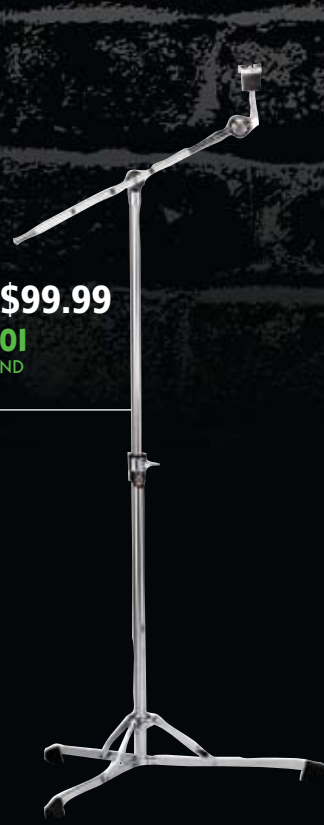

INVADER SERIES

ZDIPSH9270
DOUBLE BRACED HI-HAT STAND **\$89.99**

- Direct pull system with double chain
- Hinged height adjustment with memory lock
- Cast tripod collar with captive threaded bolt insert

RENAISSANCE SERIES

ZDIPSH9210
HI-HAT STAND WITH FLAT BASE **\$139**

CYMBAL BOOM STANDS

INVADER SERIES **\$139**

ZDIPSY9290I
HEAVY WEIGHT HIDEAWAY CYMBAL BOOM STAND

WITH DRUM KEY MEMORY LOCKS

INVADER SERIES **\$109**

ZDIPSY9280I
MEDIUM WEIGHT HIDEAWAY CYMBAL BOOM STAND

INVADER SERIES **\$79.99**

ZDIPSY9270I
LIGHT WEIGHT HIDEAWAY CYMBAL BOOM STAND

RENAISSANCE SERIES **\$99.99**

ZDIPSY9210I
CYMBAL BOOM STAND WITH FLAT BASE

SNARE DRUM STANDS

- Double chrome plating
- Double braced sturdy design
- Adjustable snare basket with tilter

INVADER SERIES
ZDIPSS9804EX
 EXTENDED CONCERT
 SNARE DRUM STAND
\$109.99

RENAISSANCE SERIES
ZDIPSS9210I
 FLAT BASE SNARE
 DRUM STAND
\$89.99