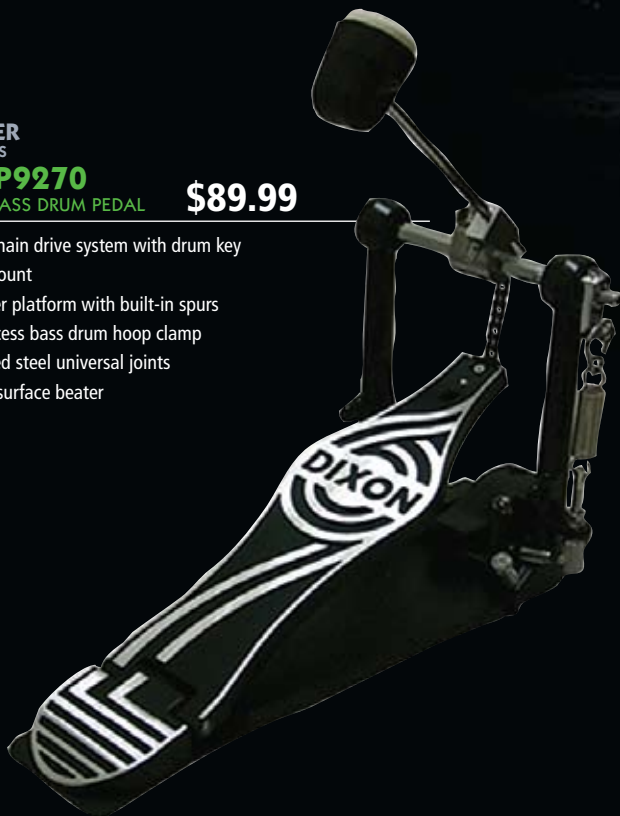

BASS DRUM PEDALS

INVADER
SERIES

ZDIPP9290D

HEAVY WEIGHT DOUBLE BASS DRUM PEDAL

\$299

- Aluminum center U-Joint housing with two position adjustments
- Stabilizer platforms on both pedals with built-in spurs
- Easy access bass drum hoop clamp
- Double chain CAM drive system
- Beater angle adjustment
- Dual surface beater

INVADER
SERIES

ZDIPP9270D

DOUBLE BASS DRUM PEDAL

\$199

- Stabilizer platforms on slave side pedals
- Easy access bass drum hoop clamp
- Hardened steel universal joints
- Single chain CAM drive system
- Double surface beater

INVADER
SERIES

ZDIPP9270

SINGLE BASS DRUM PEDAL

\$89.99

- Single chain drive system with drum key chain mount
- Stabilizer platform with built-in spurs
- Easy access bass drum hoop clamp
- Hardened steel universal joints
- Double surface beater

INVADER
SERIES

ZDIPP9290

HEAVY WEIGHT SINGLE BASS DRUM PEDAL

\$129

- Aluminum center U-Joint housing with two position adjustments
- Stabilizer platform with built-in spurs
- Easy access bass drum hoop clamp
- Double chain CAM drive system
- Beater angle adjustment
- Dual surface beater