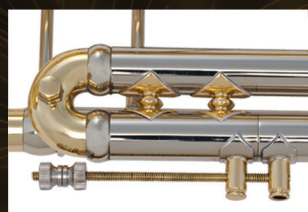

Artistically engraved

Sculpted bracing

Two-piece valve construction
"Made in Elkhart, Indiana" valve engraving

Flat bell rim with special
acoustic treatment

Extended rod stop for low F

Classic feel

Historically significant design elements

Unique Serial Number sequence

Brass and plastic valve guides for
custom performance

The Artisan Collection

Design Features

One-piece hand-hammered yellow brass bell with flat rim, special acoustic bell treatment, two-piece nickel/brass valve casing construction, Monel pistons, sets of brass and plastic valve guides, enhanced radius ferrules, 1st slide split ring, unique serial number sequence, deluxe engraving, no mouthpiece, available in lacquer and silver-plate finish

AB190 – Key of Bb, .459" bore, extended low F 3rd slide rod stop, available in silver-plate finish as AB190S

AC190 – Key of C, .462" bore, available in silver-plate finish as AC190S

AE190 – Key of Eb, .462" bore, extra dual bore main tuning slide, available in silver-plate finish as AE190S

ADE190 – Key of D/Eb, .450" bore, tunable bells with flat rim in D and Eb, separate set of slides for D and Eb, available in silver-plate finish as ADE190S

AP190 – Key of A/Bb, .450" bore, 4 valves, set of four mouthpieces includes both trumpet and cornet shank mouthpiece receivers, available in silver-plate finish as AP190S