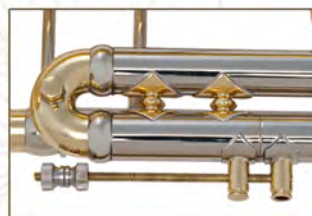

Artistically engraved

Sculpted bracing

Two-piece valve construction
"Made in Elkhart, Indiana" valve engraving

Flat bell rim with special
acoustic treatment

Extended rod stop for low F

Classic feel

Historically significant design elements

Unique Serial Number sequence

Brass and plastic valve guides for
custom performance

The Artisan Collection

Design Features

One-piece hand-hammered yellow brass bell with flat rim, special acoustic bell treatment, two-piece nickel/brass valve casing construction, Monel pistons, sets of brass and plastic valve guides, enhanced radius ferrules, 1st slide split ring, unique serial number sequence, deluxe engraving, no mouthpiece, available in lacquer and silver-pate finish

AB190 – Key of Bb, .459" bore, extended low F 3rd slide rod stop, available in silver-pate finish as AB190S

AC190 – Key of C, .462" bore, available in silver-pate finish as AC190S

AE190 – Key of Eb, .462" bore, extra dual bore main tuning slide, available in silver-pate finish as AE190S

ADE190 – Key of D/Eb, .450" bore, tunable bells with flat rim in D and Eb, separate set of slides for D and Eb, available in silver-pate finish as ADE190S

AP190 – Key of A/Bb, .450" bore, 4 valves, set of four mouthpieces includes both trumpet and cornet shank mouthpiece receivers, available in silver-pate finish as AP190S